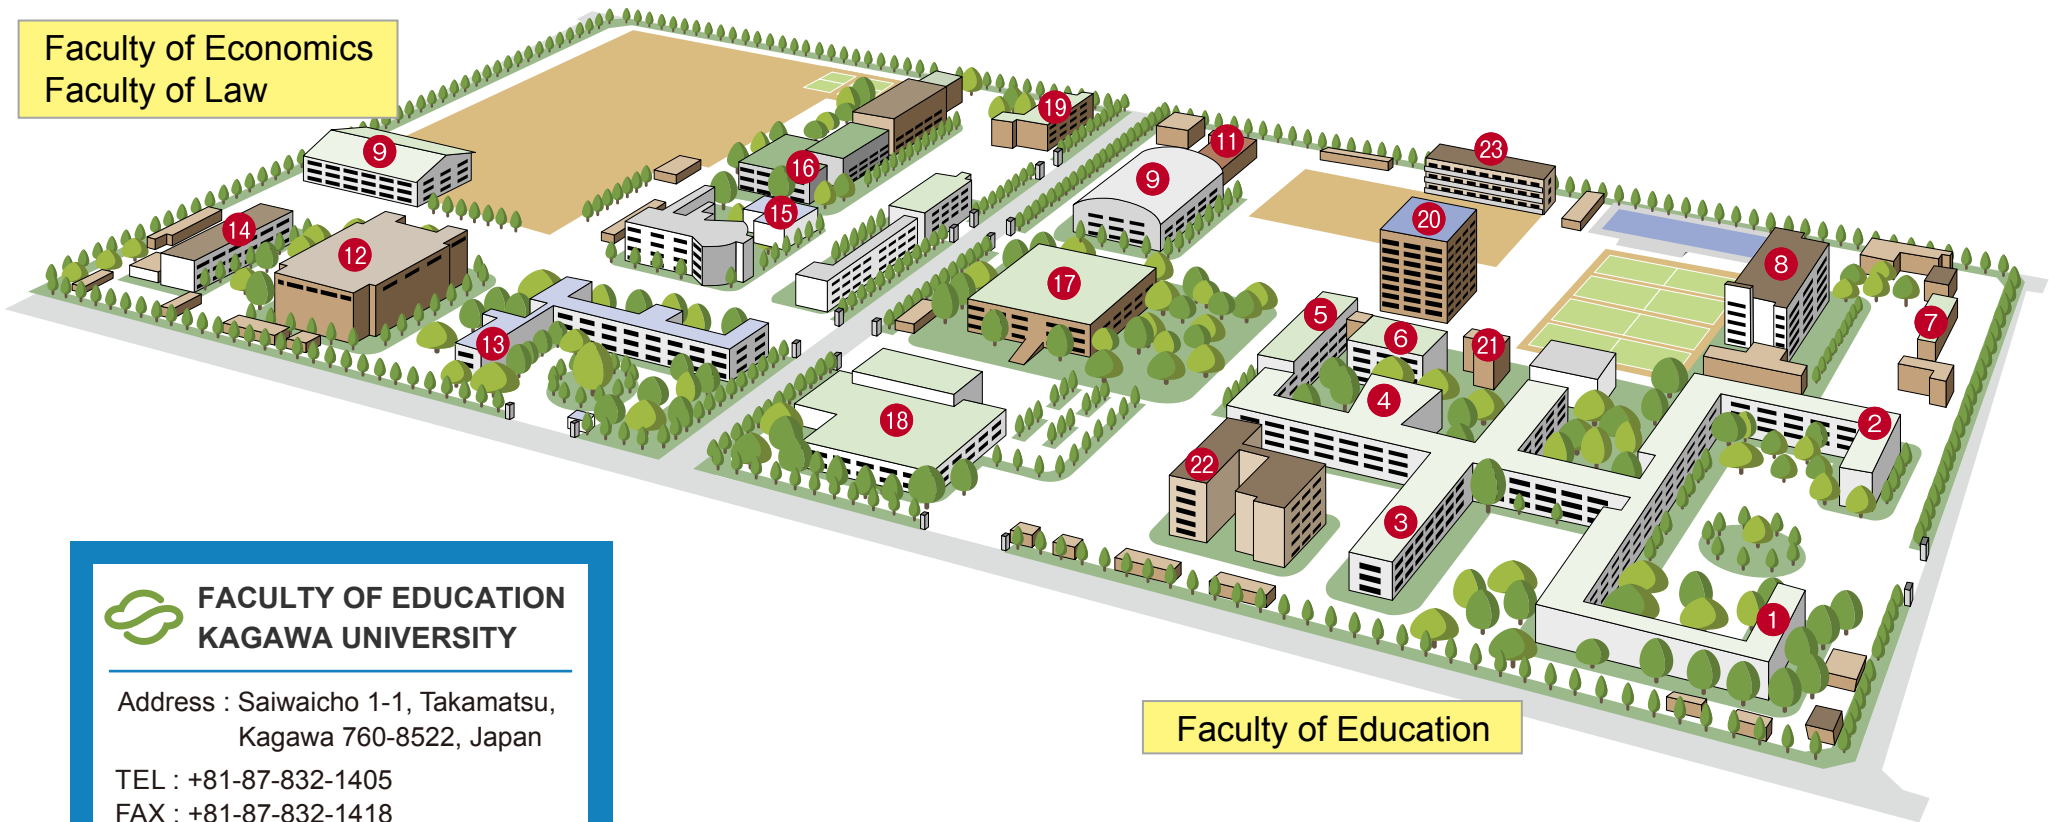

# Saiwai-cho Campus Map

- |                        |                 |                         |                                 |   |
|------------------------|-----------------|-------------------------|---------------------------------|---|
| ① North Block 1·Museum | ⑥ North Block 6 | ⑪ Budo Hall             | ⑬ Information Technology Center | ⑲ Center for Educational Research and Teacher Development |
| ② North Block 2        | ⑦ North Block 7 | ⑫ Auditorium            | ⑭ Library                       | ⑳ Administration  |
| ③ North Block 3        | ⑧ North Block 8 | ⑬ Yushin Memorial Hall  | ⑮ University Hall               | ㉑ Wakakusa Dormitory                                      |
| ④ North Block 4        | ⑨ Gymnasium 1   | ⑭ Student Clubrooms     | ⑯ Koyu Memorial Hall            |   |
| ⑤ North Block 5        | ⑩ Gymnasium 2   | ⑮ Health Service Center | ⑰ Joint Research Building       |   |